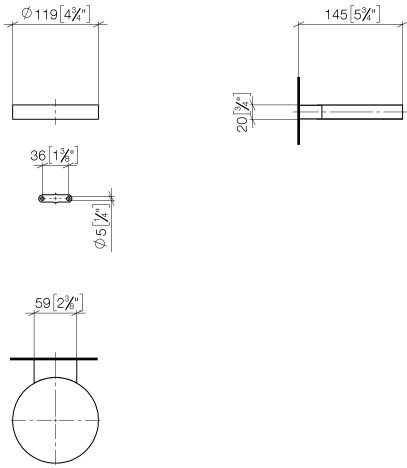

Soap dish wall model - Brushed Light Gold

MADISON

83 410 979

- width 120mm
- height 20 mm
- 145mm projection

Fits: MADISON, MEM, TARA, CL.1, LISSÉ,
VAIA, META, CYO

	Brushed Light Gold	83 410 979-27
	Chrome	83 410 979-00
	Brushed Platinum	83 410 979-06
	Platinum	83 410 979-08
	Durabass (23kt Gold)	83 410 979-09
	Dark Chrome	83 410 979-19
	Light Gold	83 410 979-26
	Brushed Durabass (23kt Gold)	83 410 979-28
	Matte Black	83 410 979-33
	Brushed Bronze	83 410 979-42
	Brushed Champagne (22kt Gold)	83 410 979-46
	Champagne (22kt Gold)	83 410 979-47
	Brushed Chrome	83 410 979-93
	Brushed Dark Platinum	83 410 979-99

83 410 979

mm [inches]

83 410 979

Parts for other finishes can be found here: [Chrome](#)

Spare parts list

No.	Item Number	Name	Quantity used	Delivery time
1	08 17 97 570-27	dish	1	60
2	09 31 11 002 90	pin	1	2
3	08 17 30 502-27	holder	1	60
4	09 30 30 080 90	screw	2	2
5	05 30 31 025 00 90	fixing set	1	2
6	09 17 20 030 90	holder	1	2