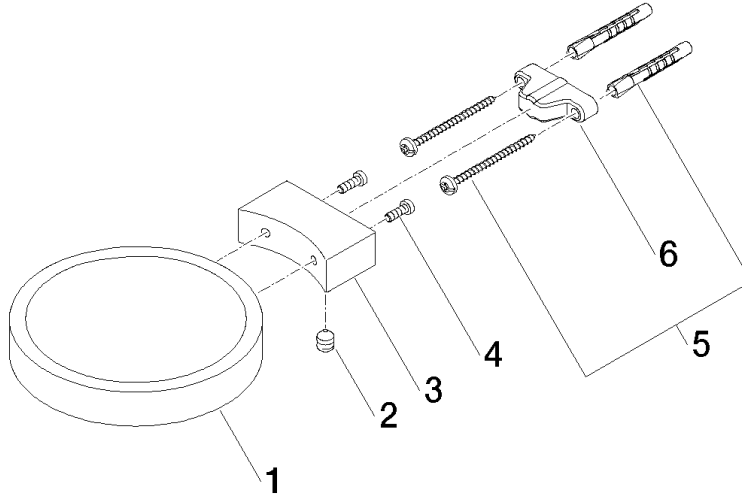

Soap dish wall model - Brushed Light Gold

MADISON

83 410 979

- width 120mm
- height 20 mm
- 145mm projection

Fits: MADISON, MEM, TARA, CL.1, LISSÉ,
VAIA, META, CYO

	Brushed Light Gold	83 410 979-27
	Chrome	83 410 979-00
	Brushed Platinum	83 410 979-06
	Platinum	83 410 979-08
	Durabass (23kt Gold)	83 410 979-09
	Dark Chrome	83 410 979-19
	Light Gold	83 410 979-26
	Brushed Durabass (23kt Gold)	83 410 979-28
	Matte Black	83 410 979-33
	Brushed Bronze	83 410 979-42
	Brushed Champagne (22kt Gold)	83 410 979-46
	Champagne (22kt Gold)	83 410 979-47
	Brushed Chrome	83 410 979-93
	Brushed Dark Platinum	83 410 979-99

83 410 979

mm [inches]

83 410 979

Parts for other finishes can be found here: [Chrome](#)

Spare parts list

No.	Item Number	Name	Quantity used	Delivery time
1	08 17 97 570-27	dish	1	60
2	09 31 11 002 90	pin	1	2
3	08 17 30 502-27	holder	1	60
4	09 30 30 080 90	screw	2	2
5	05 30 31 025 00 90	fixing set	1	2
6	09 17 20 030 90	holder	1	2